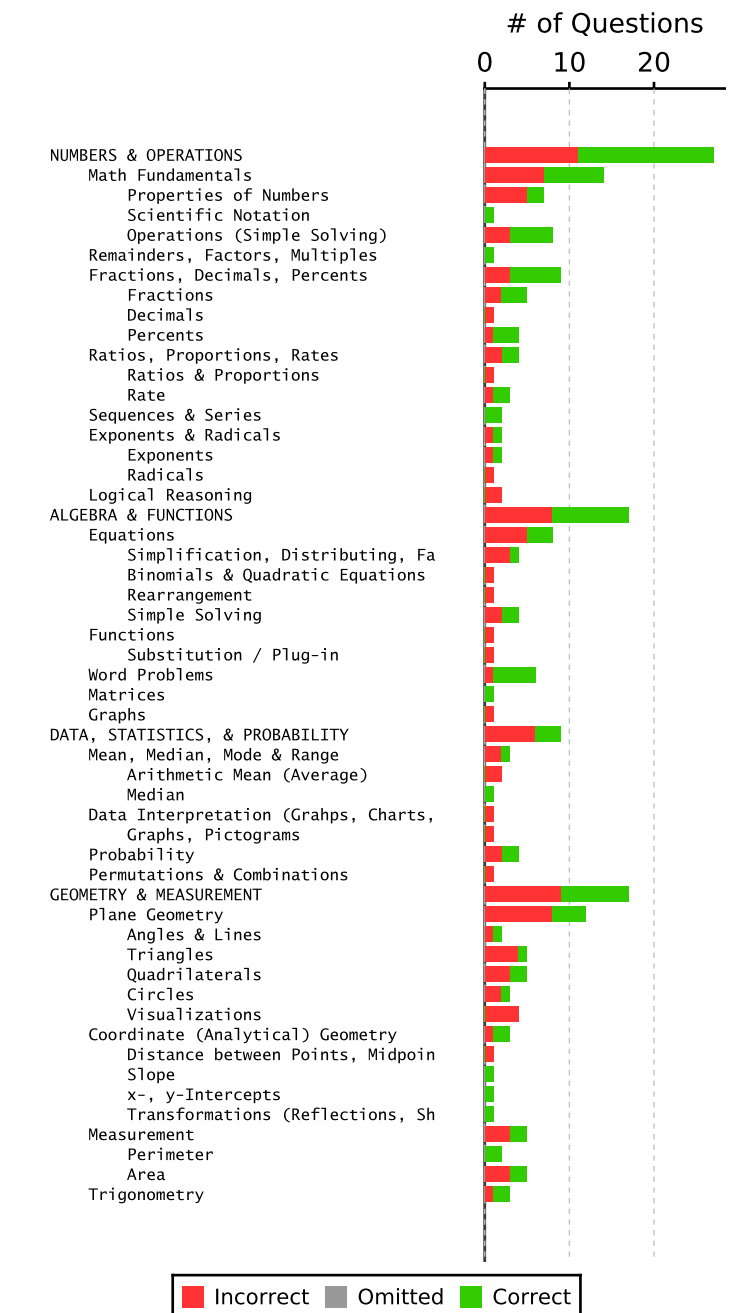

ACT - Test Scores

Subjects	Score (1 – 36)
English	19
Math	22
Reading	19
Science	21

Test Date	Test Name
2020-04-10	SAT Form #3
2020-04-10	B04

SAT - Item Counts

Total Score	SAT Total score is the sum of 3 Test scores, Reading, Writing & Language and Math.
Total Questions	154
Evidence based Reading & Writing	Reading = 52 questions, Writing = 44 questions.
Math	SAT Math = 58 questions.

ACT - Item Counts

Total Score	ACT composite is average of 4 subject scores. English, Reading, Math and Science.
Total Questions	215
Read+Write	English = 75 questions, Reading = 40 questions.
Math	ACT Math = 60 questions.

SAT - Summary

Your Score: **30**

Correct: **34**
 Incorrect: **24**
 Omitted: **0**

% Correct: **59%**

ACT - Summary

Your Score: **22**

Correct: **31**
 Incorrect: **29**
 Omitted: **0**

% Correct: **52%**

SAT Math - Performance By Topic

ACT Math - Performance By Topic

Socrato SAT/ACT Comparison Report

SAT Reading — Section Summary ACT Reading — Section Summary

SAT - Summary

Your Score: **29**

Correct: 32

Incorrect: 20