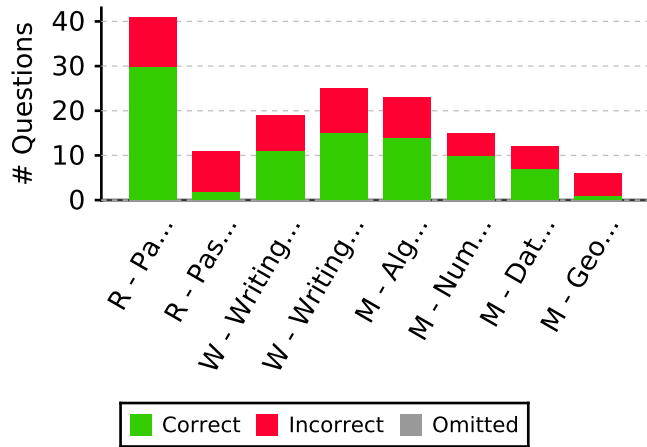

ACT - Item Counts

Total Score	ACT composite is average of 4 subject scores. English, Reading, Math and Science.
Total Questions	215
Read+Write	English = 75 questions, Reading = 40 questions.
Math	ACT Math = 60 questions.

Socrato SAT/ACT Comparison Report

SAT Overview

ACT Overview

SAT Performance By Difficulty

ACT Performance By Difficulty

SAT Performance By Quest. Type

ACT Performance By Quest. Type

SAT Performance By Section