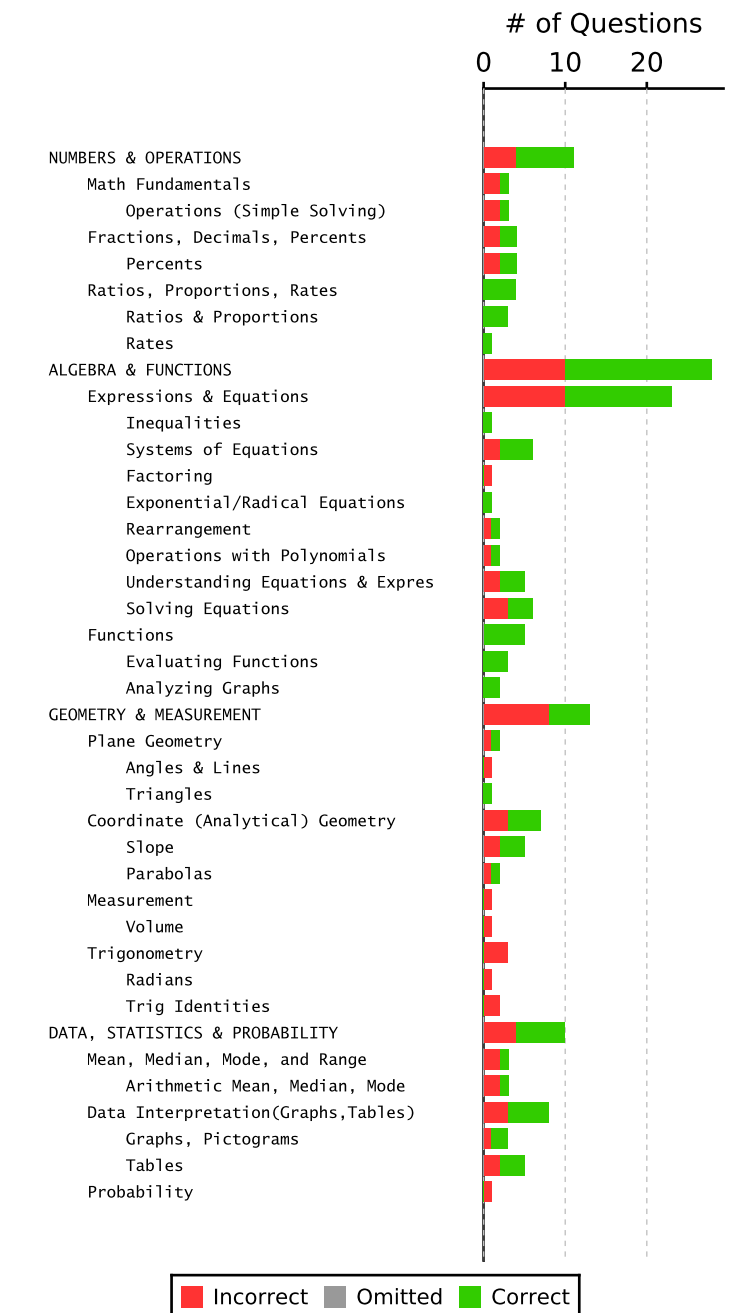

ACT - Test Scores

Subjects	Score (1 – 36)
English	19
Math	22
Reading	19
Science	21

Test Date	Test Name
2020-04-10	SAT Form #3
2020-04-10	B04

SAT - Item Counts

Total Score	SAT Total score is the sum of 3 Test scores, Reading, Writing & Language and Math.
Total Questions	154
Evidence based Reading & Writing	Reading = 52 questions, Writing = 44 questions.
Math	SAT Math = 58 questions.

ACT - Item Counts

Total Score	ACT composite is average of 4 subject scores. English, Reading, Math and Science.
Total Questions	215
Read+Write	English = 75 questions, Reading = 40 questions.
Math	ACT Math = 60 questions.

SAT - Summary

Your Score: **30**

Correct: **34**
 Incorrect: **24**
 Omitted: **0**

% Correct: **59%**

ACT - Summary

Your Score: **22**

Correct: **31**
 Incorrect: **29**
 Omitted: **0**

% Correct: **52%**

SAT Math - Performance By Topic

ACT Math - Performance By Topic

Socrato SAT/ACT Comparison Report

SAT Reading — Section Summary ACT Reading — Section Summary

SAT - Summary

Your Score: **29**

Correct: 32

Incorrect: 20