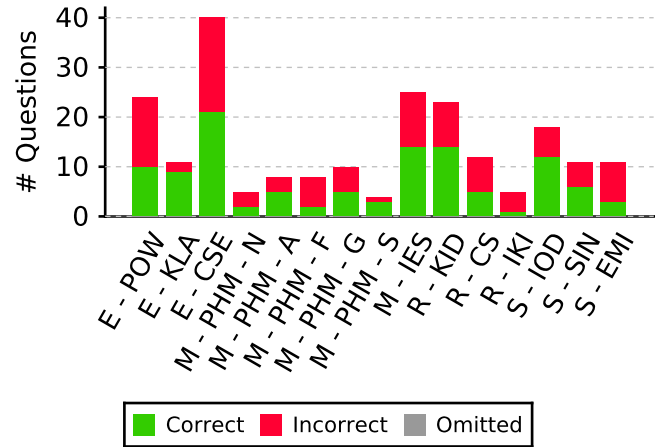

ACT Performance By Quest. Type