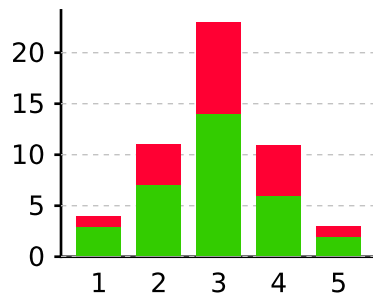

SAT - Summary

Your Score: **30**

Correct: **34**
 Incorrect: **24**
 Omitted: **0**

% Correct: **59%**

ACT - Summary

Your Score: **22**

Correct: **31**
 Incorrect: **29**
 Omitted: **0**

% Correct: **52%**

SAT Math - Performance By Topic

ACT Math - Performance By Topic

Socrato SAT/ACT Comparison Report

SAT Reading — Section Summary ACT Reading — Section Summary

SAT - Summary

Your Score: **29**

Correct: 32

Incorrect: 20

Omitted: 0

% Correct: 62%

SAT - By Difficulty

ACT - Summary

Your Score: **19**

Correct: 20

Incorrect: 20

Omitted: 0