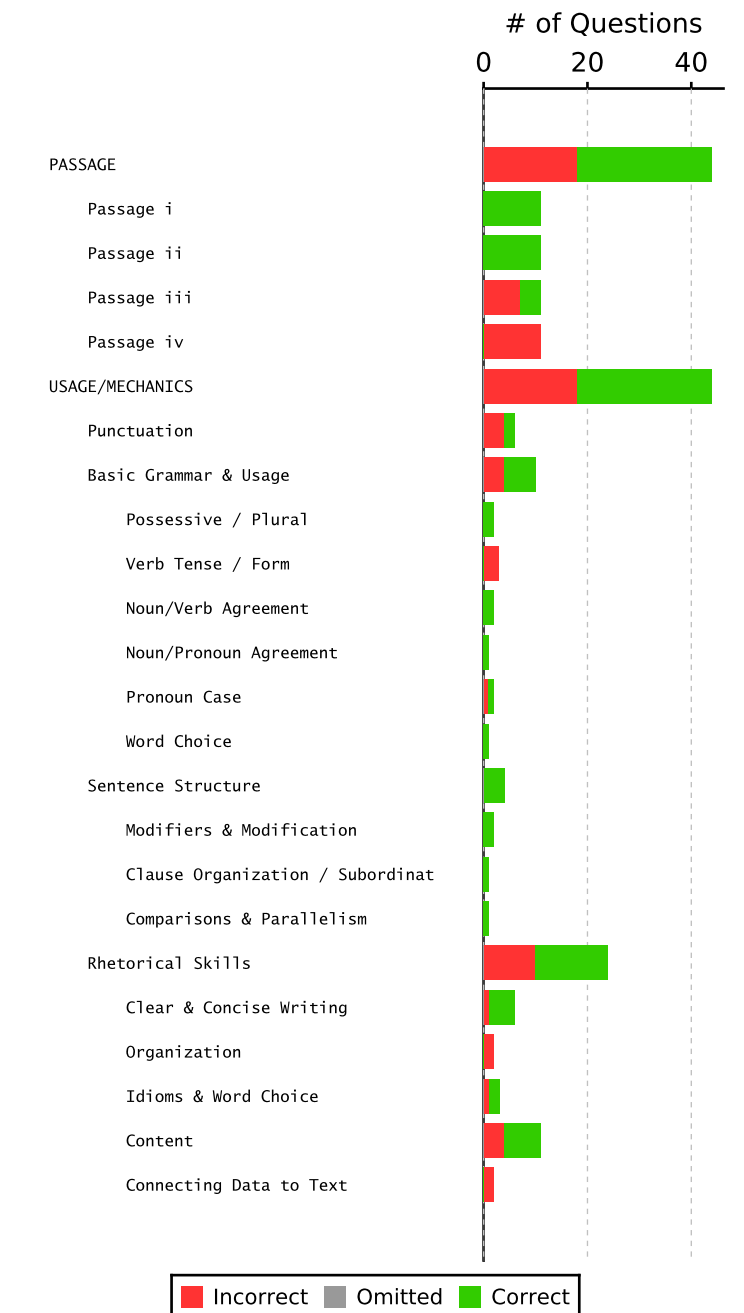

ACT - Item Counts

Total Score	ACT composite is average of 4 subject scores. English, Reading, Math and Science.
Total Questions	215
Read+Write	English = 75 questions, Reading = 40 questions.
Math	ACT Math = 60 questions.

Socrato SAT/ACT Comparison Report

SAT Writing — Section Summary ACT English — Section Summary

SAT - Summary

Your Score: **27**

Correct: 26
 Incorrect: 18
 Omitted: 0

% Correct: 59%

ACT - Summary

Your Score: **19**

Correct: 40
 Incorrect: 35
 Omitted: 0

% Correct: 53%

SAT Writing & Language - Performance By Topic

ACT English - Performance By Topic

Socrato SAT/ACT Comparison Report

SAT Math — Section Summary ACT Math — Section Summary

SAT - Summary

Your Score: **30**

Correct: **34**
 Incorrect: **24**
 Omitted: **0**

% Correct: **59%**

ACT - Summary

Your Score: **22**

Correct: **31**
 Incorrect: **29**
 Omitted: **0**

% Correct: **52%**