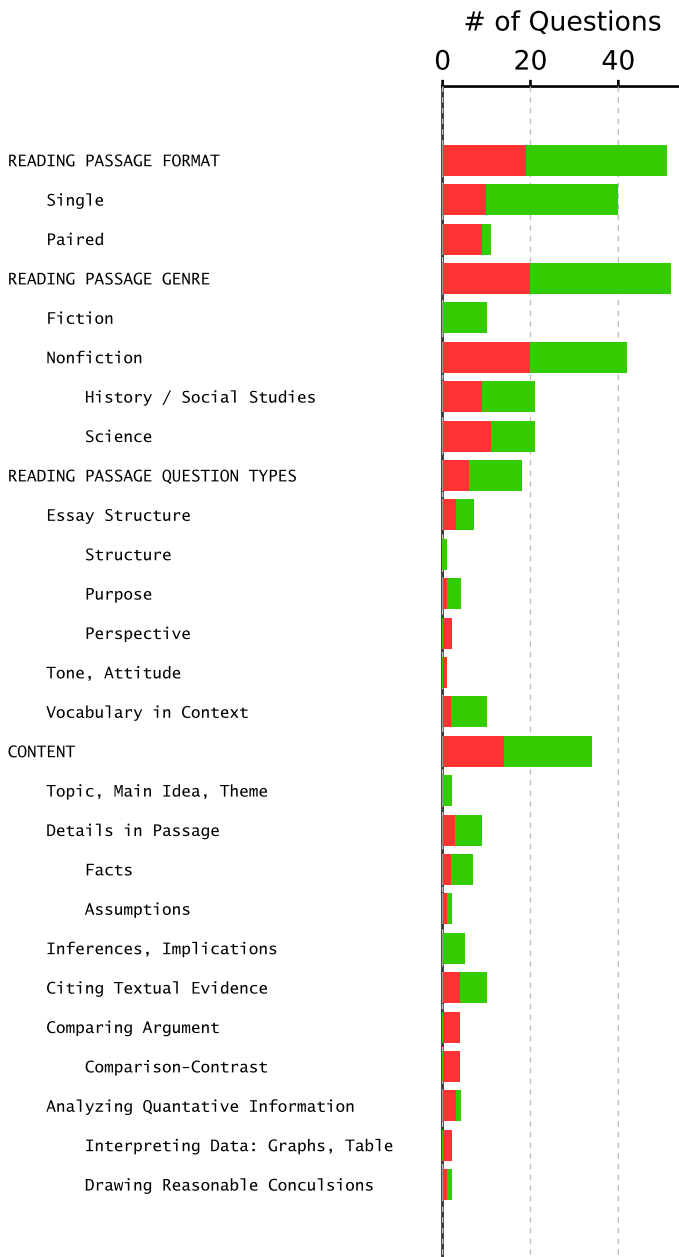

SAT Reading - Performance By Topic

ACT Reading - Performance By Topic

Incorrect Omitted Correct

Incorrect Omitted Correct