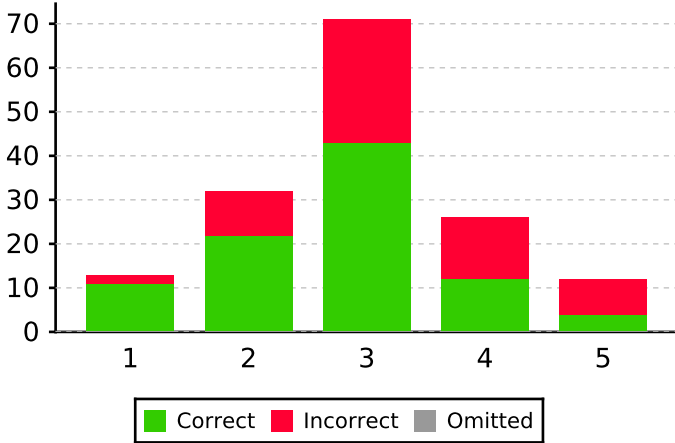

Socrato SAT/ACT Comparison Report

SAT Overview

ACT Overview

SAT Performance By Difficulty