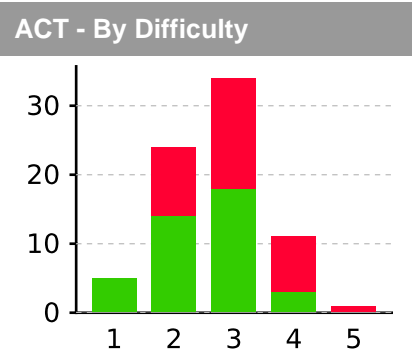

Socrato SAT/ACT Comparison Report

SAT Writing — Section Summary ACT English — Section Summary

SAT - Summary

Your Score: **27**

Correct: 26
 Incorrect: 18
 Omitted: 0

% Correct: 59%

ACT - Summary

Your Score: **19**

Correct: 40
 Incorrect: 35
 Omitted: 0

% Correct: 53%

SAT Writing & Language - Performance By Topic

ACT English - Performance By Topic

Socrato SAT/ACT Comparison Report

SAT Math — Section Summary ACT Math — Section Summary

SAT - Summary

Your Score: **30**

Correct: **34**
 Incorrect: **24**
 Omitted: **0**

% Correct: **59%**

ACT - Summary

Your Score: **22**

Correct: **31**
 Incorrect: **29**
 Omitted: **0**

% Correct: **52%**