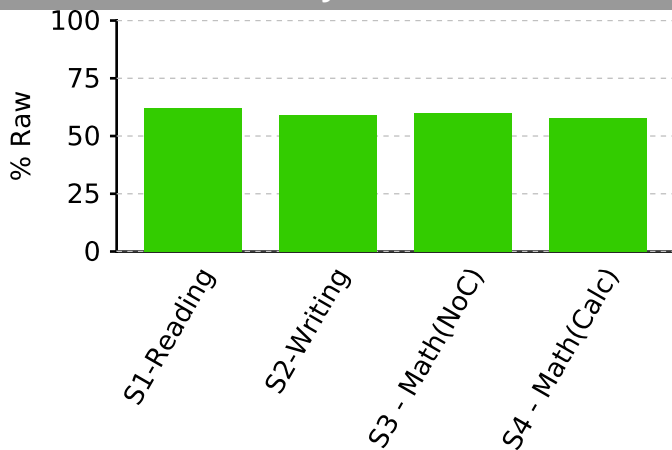

ACT Performance By Section

Socrato SAT/ACT Comparison Report

Subject Area & Question Type Analysis

<i>Question Type</i>	<i>Correct</i>	<i>Wrong</i>	<i>Omit</i>	<i>Total</i>	<i>Raw</i>	<i>%Raw</i>	<i>Approx. Scaled Percentil</i>
SAT Reading	32	20	0	52	32.0	62%	29
Reading Passage – Single	30	11	0	41	30.0	73%	
Reading Passage – Paired	2	9	0	11	2.0	18%	
SAT Writing & Language	26	18	0	44	26.0	59%	27
Usage/Mechanics	11	8	0	19	11.0	58%	
Rhetorical Skills	15	10	0	25	15.0	60%	
SAT Math	34	24	0	58	34.0	59%	30
Algebra & Functions	2	0	0	2	2.0	100%	
Math - Algebra and Functions	14	9	0	23	14.0	61%	
Math - Num + Operator	10	5	0	15	10.0	67%	
Math - Data, Stats + Probs	7	5	0	12	7.0	58%	
Math - Geometry and	1	5	0	6	1.0	17%	
ACT English	40	35	0	75	40.0	53%	19
POW - Production of Writing	10	14	0	24	10.0	42%	
KLA - Knowledge of Language	9	2	0	11	9.0	82%	
CSE - Conventions of Standard	21	19	0	40	21.0	52%	
ACT Math	31	29	0	60	31.0	52%	22
PHM - Number & Quantity	2	3	0	5	2.0	40%	
PHM - Algebra	5	3	0	8	5.0	62%	
PHM - Functions	2	6	0	8	2.0	25%	
PHM - Geometry	5	5	0	10	5.0	50%	
PHM - Statistics & Probability	3	1	0	4	3.0	75%	
IES - Integrating Essential Skills	14	11	0	25	14.0	56%	
ACT Reading	20	20	0	40	20.0	50%	19
KID - Key Ideas & Details	14	9	0	23	14.0	61%	
CS - Craft & Structure	5	7	0	12	5.0	42%	
IKI - Integration of Knowledge	1	4	0	5	1.0	20%	
ACT Science	21	19	0	40	21.0	53%	21
IOD - Interpretation of Data	12	6	0	18	12.0	67%	
SIN - Scientific investigation	6	5	0	11	6.0	55%	
EMI - Evaluation of Models,	3	8	0	11	3.0	27%	