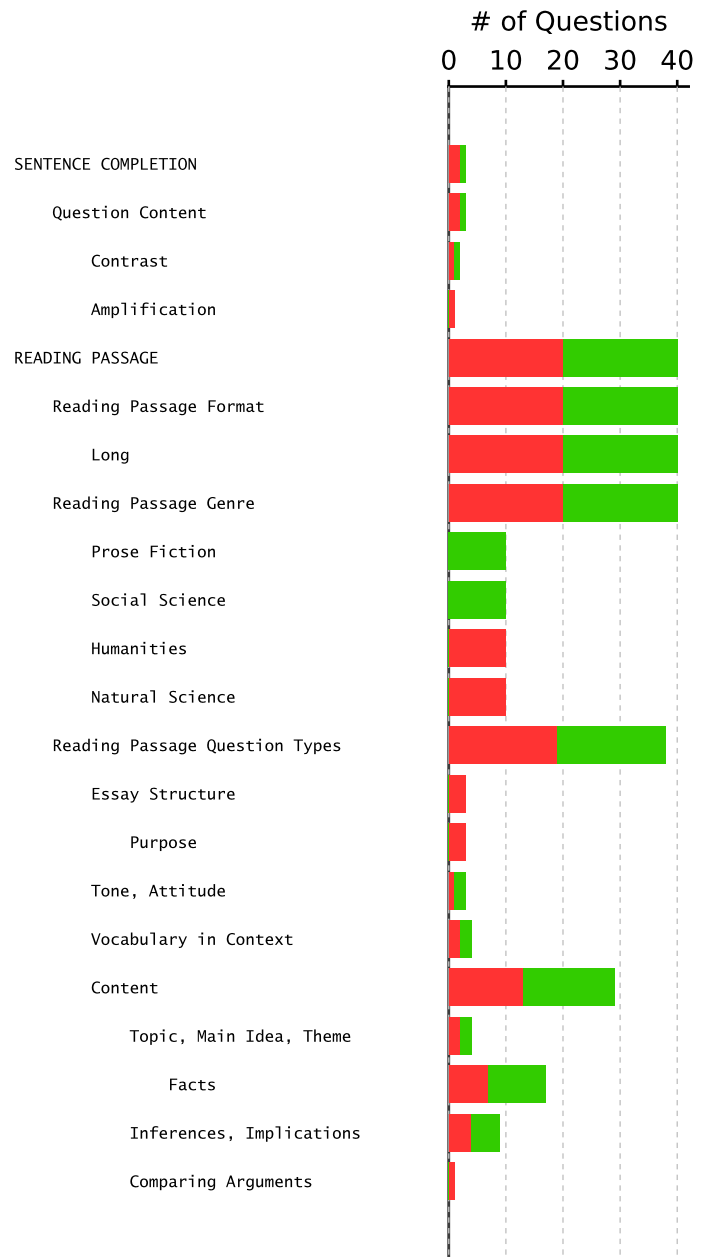

ACT - Item Counts

Total Score	ACT composite is average of 4 subject scores. English, Reading, Math and Science.
Total Questions	215
Read+Write	English = 75 questions, Reading = 40 questions.
Math	ACT Math = 60 questions.

SAT Math - Performance By Topic

ACT Math - Performance By Topic

Socrato SAT/ACT Comparison Report

SAT Reading — Section Summary ACT Reading — Section Summary

SAT - Summary

Your Score: **29**

Correct: 32

Incorrect: 20

Omitted: 0

% Correct: 62%

SAT - By Difficulty

ACT - Summary

Your Score: **19**

Correct: 20

Incorrect: 20

Omitted: 0

% Correct: 50%

ACT - By Difficulty

SAT Reading - Performance By Topic

ACT Reading - Performance By Topic

Incorrect Omitted Correct

Incorrect Omitted Correct

Socrato SAT/ACT Comparison Report

ACT Science — Section Summary