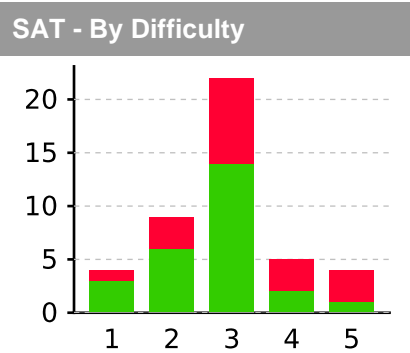

Socrato SAT/ACT Comparison Report

SAT Writing — Section Summary ACT English — Section Summary

SAT - Summary

Your Score: **27**

Correct: 26
 Incorrect: 18
 Omitted: 0

% Correct: 59%

ACT - Summary

Your Score: **19**

Correct: 40
 Incorrect: 35
 Omitted: 0

% Correct: 53%

SAT Writing & Language - Performance By Topic

ACT English - Performance By Topic

Socrato SAT/ACT Comparison Report

SAT Math — Section Summary ACT Math — Section Summary

SAT - Summary

Your Score: **30**

Correct: **34**
 Incorrect: **24**
 Omitted: **0**

% Correct: **59%**

ACT - Summary

Your Score: **22**

Correct: **31**
 Incorrect: **29**
 Omitted: **0**

% Correct: **52%**