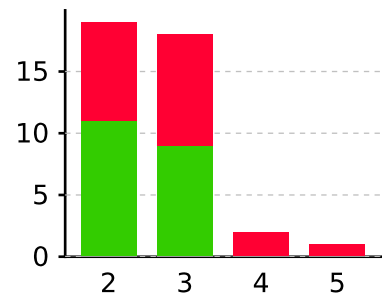

SAT Math - Performance By Topic

ACT Math - Performance By Topic

Socrato SAT/ACT Comparison Report

SAT Reading — Section Summary ACT Reading — Section Summary

SAT - Summary

Your Score: **29**

Correct: 32

Incorrect: 20

Omitted: 0

% Correct: 62%

SAT - By Difficulty

ACT - Summary

Your Score: **19**

Correct: 20

Incorrect: 20

Omitted: 0

% Correct: 50%

ACT - By Difficulty

SAT Reading - Performance By Topic

ACT Reading - Performance By Topic

Incorrect Omitted Correct

Incorrect Omitted Correct

Socrato SAT/ACT Comparison Report

ACT Science — Section Summary