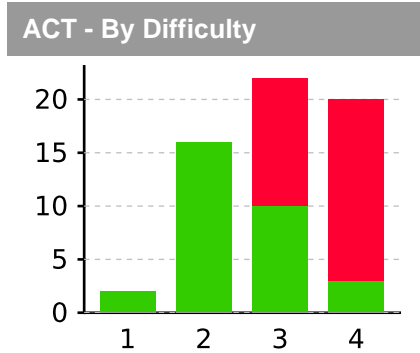

SAT - Summary

Your Score: **30**

Correct: **34**
 Incorrect: **24**
 Omitted: **0**

% Correct: **59%**

ACT - Summary

Your Score: **22**

Correct: **31**
 Incorrect: **29**
 Omitted: **0**

% Correct: **52%**

SAT Math - Performance By Topic

ACT Math - Performance By Topic

Socrato SAT/ACT Comparison Report

SAT Reading — Section Summary ACT Reading — Section Summary

SAT - Summary

Your Score: **29**

Correct: 32

Incorrect: 20

Omitted: 0

% Correct: 62%

SAT - By Difficulty

ACT - Summary

Your Score: **19**

Correct: 20

Incorrect: 20

Omitted: 0