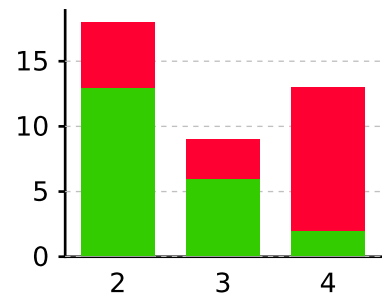

% Correct: 50%

ACT - By Difficulty

SAT Reading - Performance By Topic

ACT Reading - Performance By Topic

Incorrect Omitted Correct

Incorrect Omitted Correct

Socrato SAT/ACT Comparison Report

ACT Science — Section Summary

ACT - Summary

Your Score: 21

Correct: 21

Incorrect: 19

Omitted: 0

% Correct: 53%

ACT - By Difficulty

ACT Science - Performance By Topic