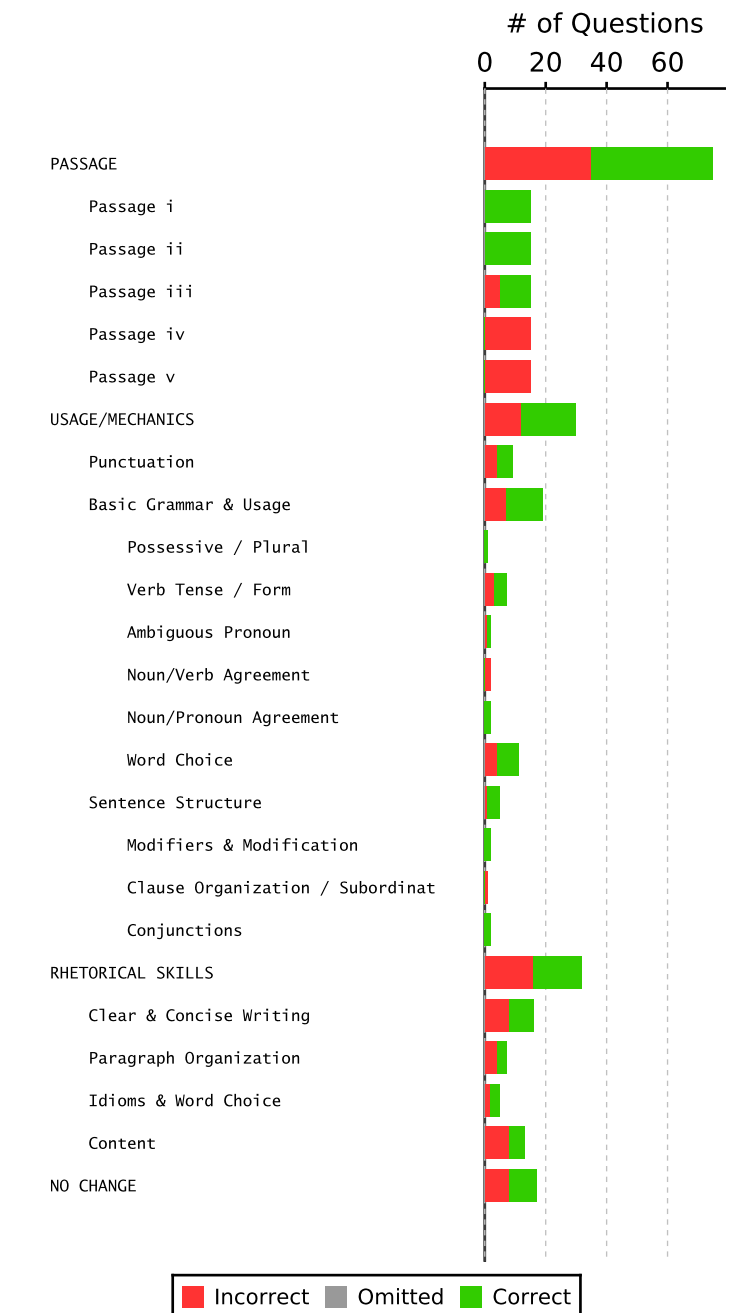

ACT - Item Counts

Total Score	ACT composite is average of 4 subject scores. English, Reading, Math and Science.
Total Questions	215
Read+Write	English = 75 questions, Reading = 40 questions.
Math	ACT Math = 60 questions.

Socrato SAT/ACT Comparison Report

SAT Writing — Section Summary ACT English — Section Summary

SAT - Summary

Your Score: **27**

Correct: 26
 Incorrect: 18
 Omitted: 0

% Correct: 59%

ACT - Summary

Your Score: **19**

Correct: 40
 Incorrect: 35
 Omitted: 0

% Correct: 53%

SAT Writing & Language - Performance By Topic

ACT English - Performance By Topic

Socrato SAT/ACT Comparison Report

SAT Math — Section Summary ACT Math — Section Summary

SAT - Summary

Your Score: **30**

Correct: **34**
 Incorrect: **24**
 Omitted: **0**

% Correct: **59%**

ACT - Summary

Your Score: **22**

Correct: **31**
 Incorrect: **29**
 Omitted: **0**

% Correct: **52%**