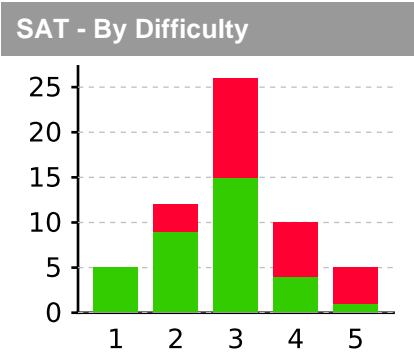

Correct: 40
 Incorrect: 35
 Omitted: 0

% Correct: 53%

SAT Writing & Language - Performance By Topic

ACT English - Performance By Topic

Socrato SAT/ACT Comparison Report

SAT Math — Section Summary ACT Math — Section Summary

SAT - Summary

Your Score: **30**

Correct: **34**
 Incorrect: **24**
 Omitted: **0**

% Correct: **59%**

ACT - Summary

Your Score: **22**

Correct: **31**
 Incorrect: **29**
 Omitted: **0**

% Correct: **52%**

SAT Math - Performance By Topic

ACT Math - Performance By Topic

Socrato SAT/ACT Comparison Report

SAT Reading — Section Summary ACT Reading — Section Summary

SAT - Summary

Your Score: **29**

Correct: 32

Incorrect: 20