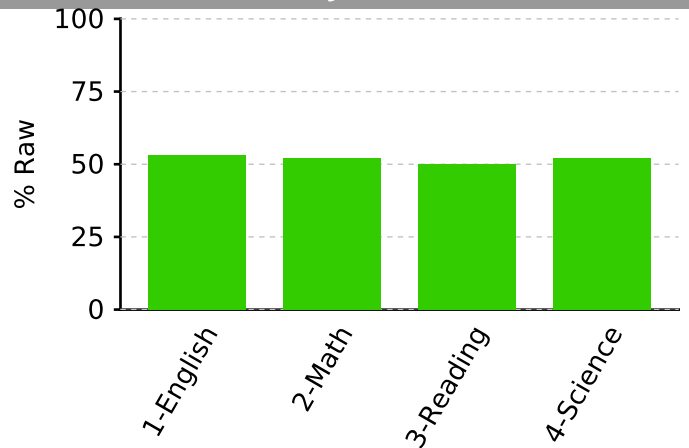

ACT Performance By Section

Socrato SAT/ACT Comparison Report

Subject Area & Question Type Analysis

<i>Question Type</i>	<i>Correct</i>	<i>Wrong</i>	<i>Omit</i>	<i>Total</i>	<i>Raw</i>	<i>%Raw</i>	<i>Approx. Scaled Percentil</i>
SAT Reading	32	20	0	52	32.0	62%	29
Reading Passage – Single	30	11	0	41	30.0	73%	
Reading Passage – Paired	2	9	0	11	2.0	18%	
SAT Writing & Language	26	18	0	44	26.0	59%	27
Usage/Mechanics	11	8	0	19	11.0	58%	
Rhetorical Skills	15	10	0	25	15.0	60%	
SAT Math	34	24	0	58	34.0	59%	30
Algebra & Functions	2	0	0	2	2.0	100%	
Math - Algebra and Functions	14	9	0	23	14.0	61%	
Math - Num + Operator	10	5	0	15	10.0	67%	
Math - Data, Stats + Probs	7	5	0	12	7.0	58%	
Math - Geometry and	1	5	0	6	1.0	17%	
ACT English	40	35	0	75	40.0	53%	19
POW - Production of Writing	10	14	0	24	10.0	42%	
KLA - Knowledge of Language	9	2	0	11	9.0	82%	
CSE - Conventions of Standard	21	19	0	40	21.0	52%	
ACT Math	31	29	0	60	31.0	52%	22
PHM - Number & Quantity	2	3	0	5	2.0	40%	
PHM - Algebra	5	3	0	8	5.0	62%	
PHM - Functions	2	6	0	8	2.0	25%	
PHM - Geometry	5	5	0	10	5.0	50%	
PHM - Statistics & Probability	3	1	0	4	3.0	75%	
IES - Integrating Essential Skills	14	11	0	25	14.0	56%	
ACT Reading	20	20	0	40	20.0	50%	19
KID - Key Ideas & Details	14	9	0	23	14.0	61%	
CS - Craft & Structure	5	7	0	12	5.0	42%	
IKI - Integration of Knowledge	1	4	0	5	1.0	20%	
ACT Science	21	19	0	40	21.0	53%	21
IOD - Interpretation of Data	12	6	0	18	12.0	67%	
SIN - Scientific investigation	6	5	0	11	6.0	55%	
EMI - Evaluation of Models,	3	8	0	11	3.0	27%	